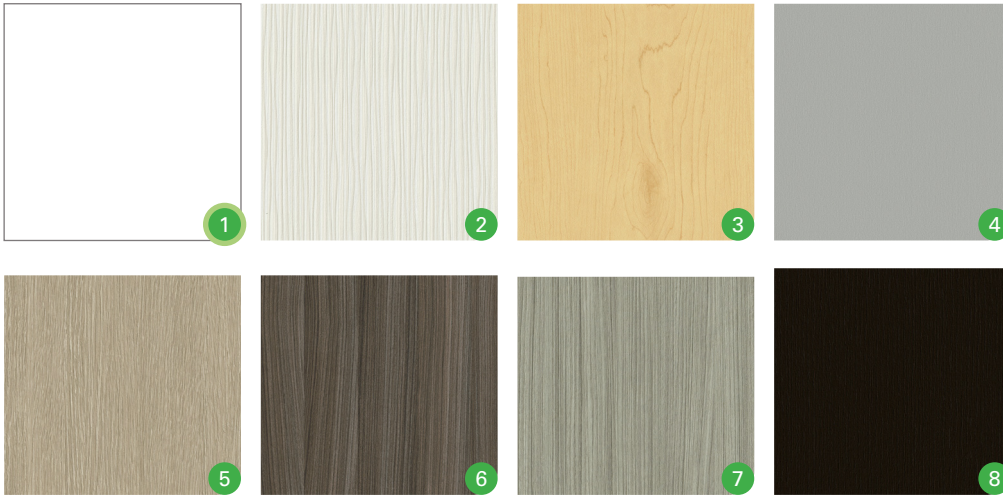

Interior Wall Finishes

1. White*
2. Contour White
3. Hardrock Maple
4. Silver Frost
5. Milltown Oak
6. Driftwood
7. Concrete Groovz
8. Libretti
9. Anodized Aluminum*
10. White
11. Black
12. Stainless Steel
(required on commercial)
13. 3" Extruded Aluminum
14. Silver Push Button Halo Illum*
15. Stainless Push Button
Center Jewel Illum