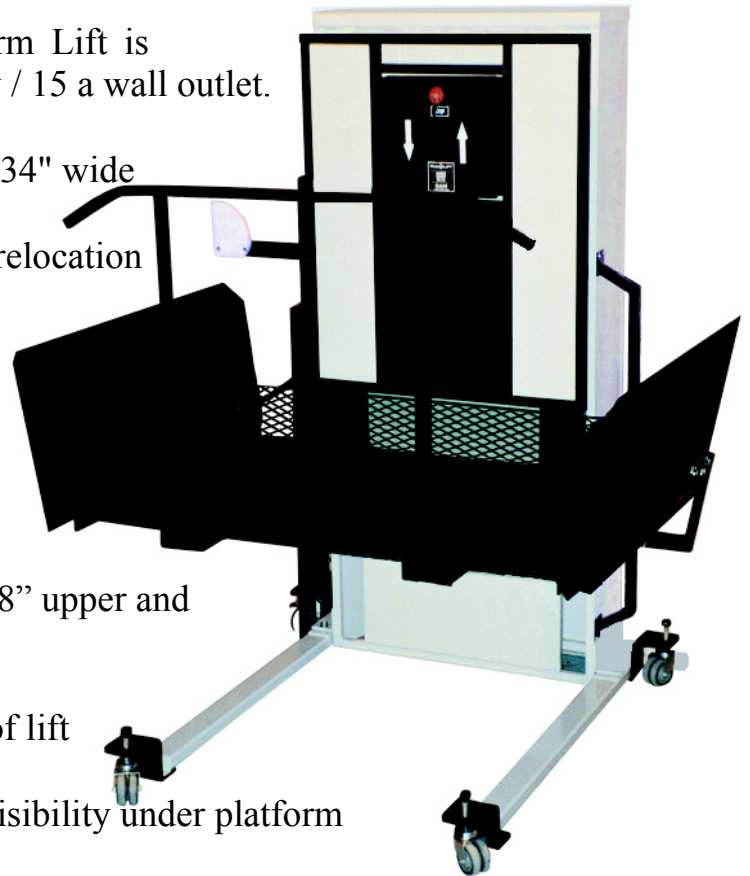

Portable, Safe Lifting Power

Our **Portable Trus<T>Lift** is a great solution for those lifting applications that don't require permanent installation, with the ability to store the lift when not in use.

- ✓ The **TRUS<T>LIFT** Vertical Platform Lift is completely pre-wired, plugs into 110 v / 15 a wall outlet.
- ✓ Straight though platform is 54" long x 34" wide
- ✓ Retractable castors convenient during relocation
- ✓ Innovative Soft Touch control pads
- ✓ Direct drive worm-gear
- ✓ Requires minimal maintenance
- ✓ Full Carriage protection provided by 18" upper and lower folding toe plates
- ✓ Keyed emergency stop to control use of lift
- ✓ Expanded metal platform allows full visibility under platform
- ✓ Other Options Available