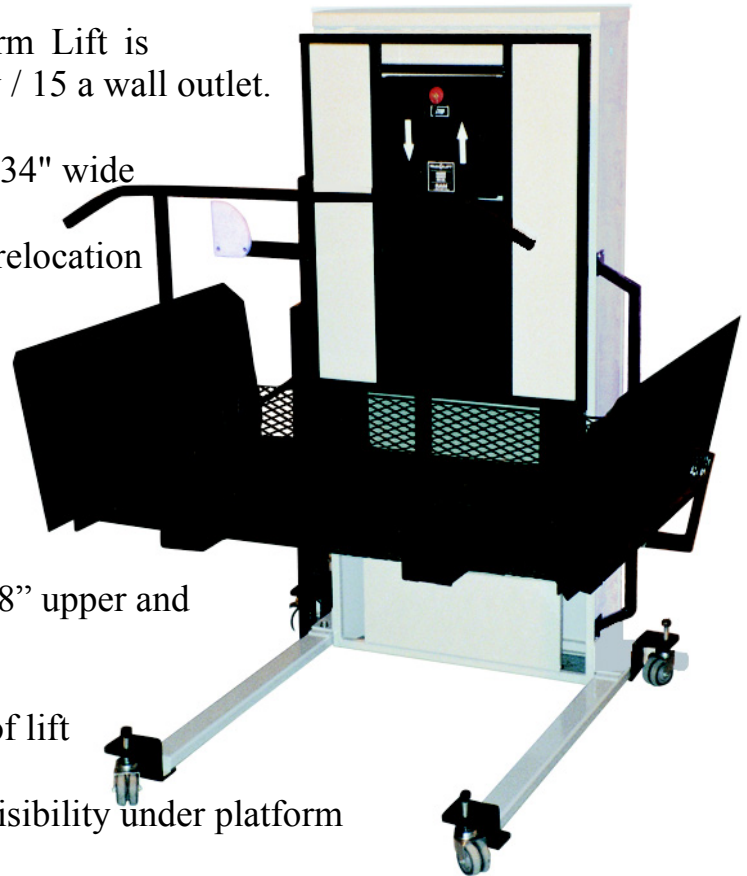

Portable, Safe Lifting Power

Our **Portable Trus<T>Lift** is a great solution for those lifting applications that don't require permanent installation, with the ability to store the lift when not in use.

- ✓ The **TRUS<T>LIFT** Vertical Platform Lift is completely pre-wired, plugs into 110 v / 15 a wall outlet.
- ✓ Straight though platform is 54" long x 34" wide
- ✓ Retractable castors convenient during relocation
- ✓ Innovative Soft Touch control pads
- ✓ Direct drive worm-gear
- ✓ Requires minimal maintenance
- ✓ Full Carriage protection provided by 18" upper and lower folding toe plates
- ✓ Keyed emergency stop to control use of lift
- ✓ Expanded metal platform allows full visibility under platform
- ✓ Other Options Available

Designed to meet U.S. and Canadian Safety Standards

Ideal for Schools, Churches, Stage Access, Recreation Centres, Libraries & Restaurants