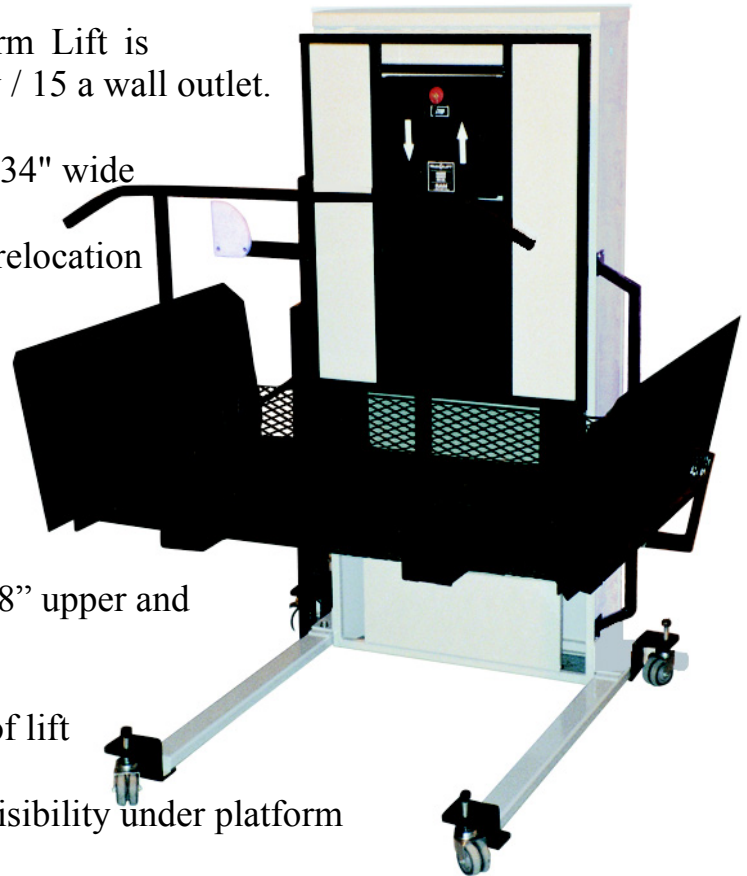

# Portable, Safe Lifting Power

Our **Portable Trus<T>Lift** is a great solution for those lifting applications that don't require permanent installation, with the ability to store the lift when not in use.

- ✓ The **TRUS<T>LIFT** Vertical Platform Lift is completely pre-wired, plugs into 110 v / 15 a wall outlet.
- ✓ Straight though platform is 54" long x 34" wide
- ✓ Retractable castors convenient during relocation
- ✓ Innovative Soft Touch control pads
- ✓ Direct drive worm-gear
- ✓ Requires minimal maintenance
- ✓ Full Carriage protection provided by 18" upper and lower folding toe plates
- ✓ Keyed emergency stop to control use of lift
- ✓ Expanded metal platform allows full visibility under platform
- ✓ Other Options Available